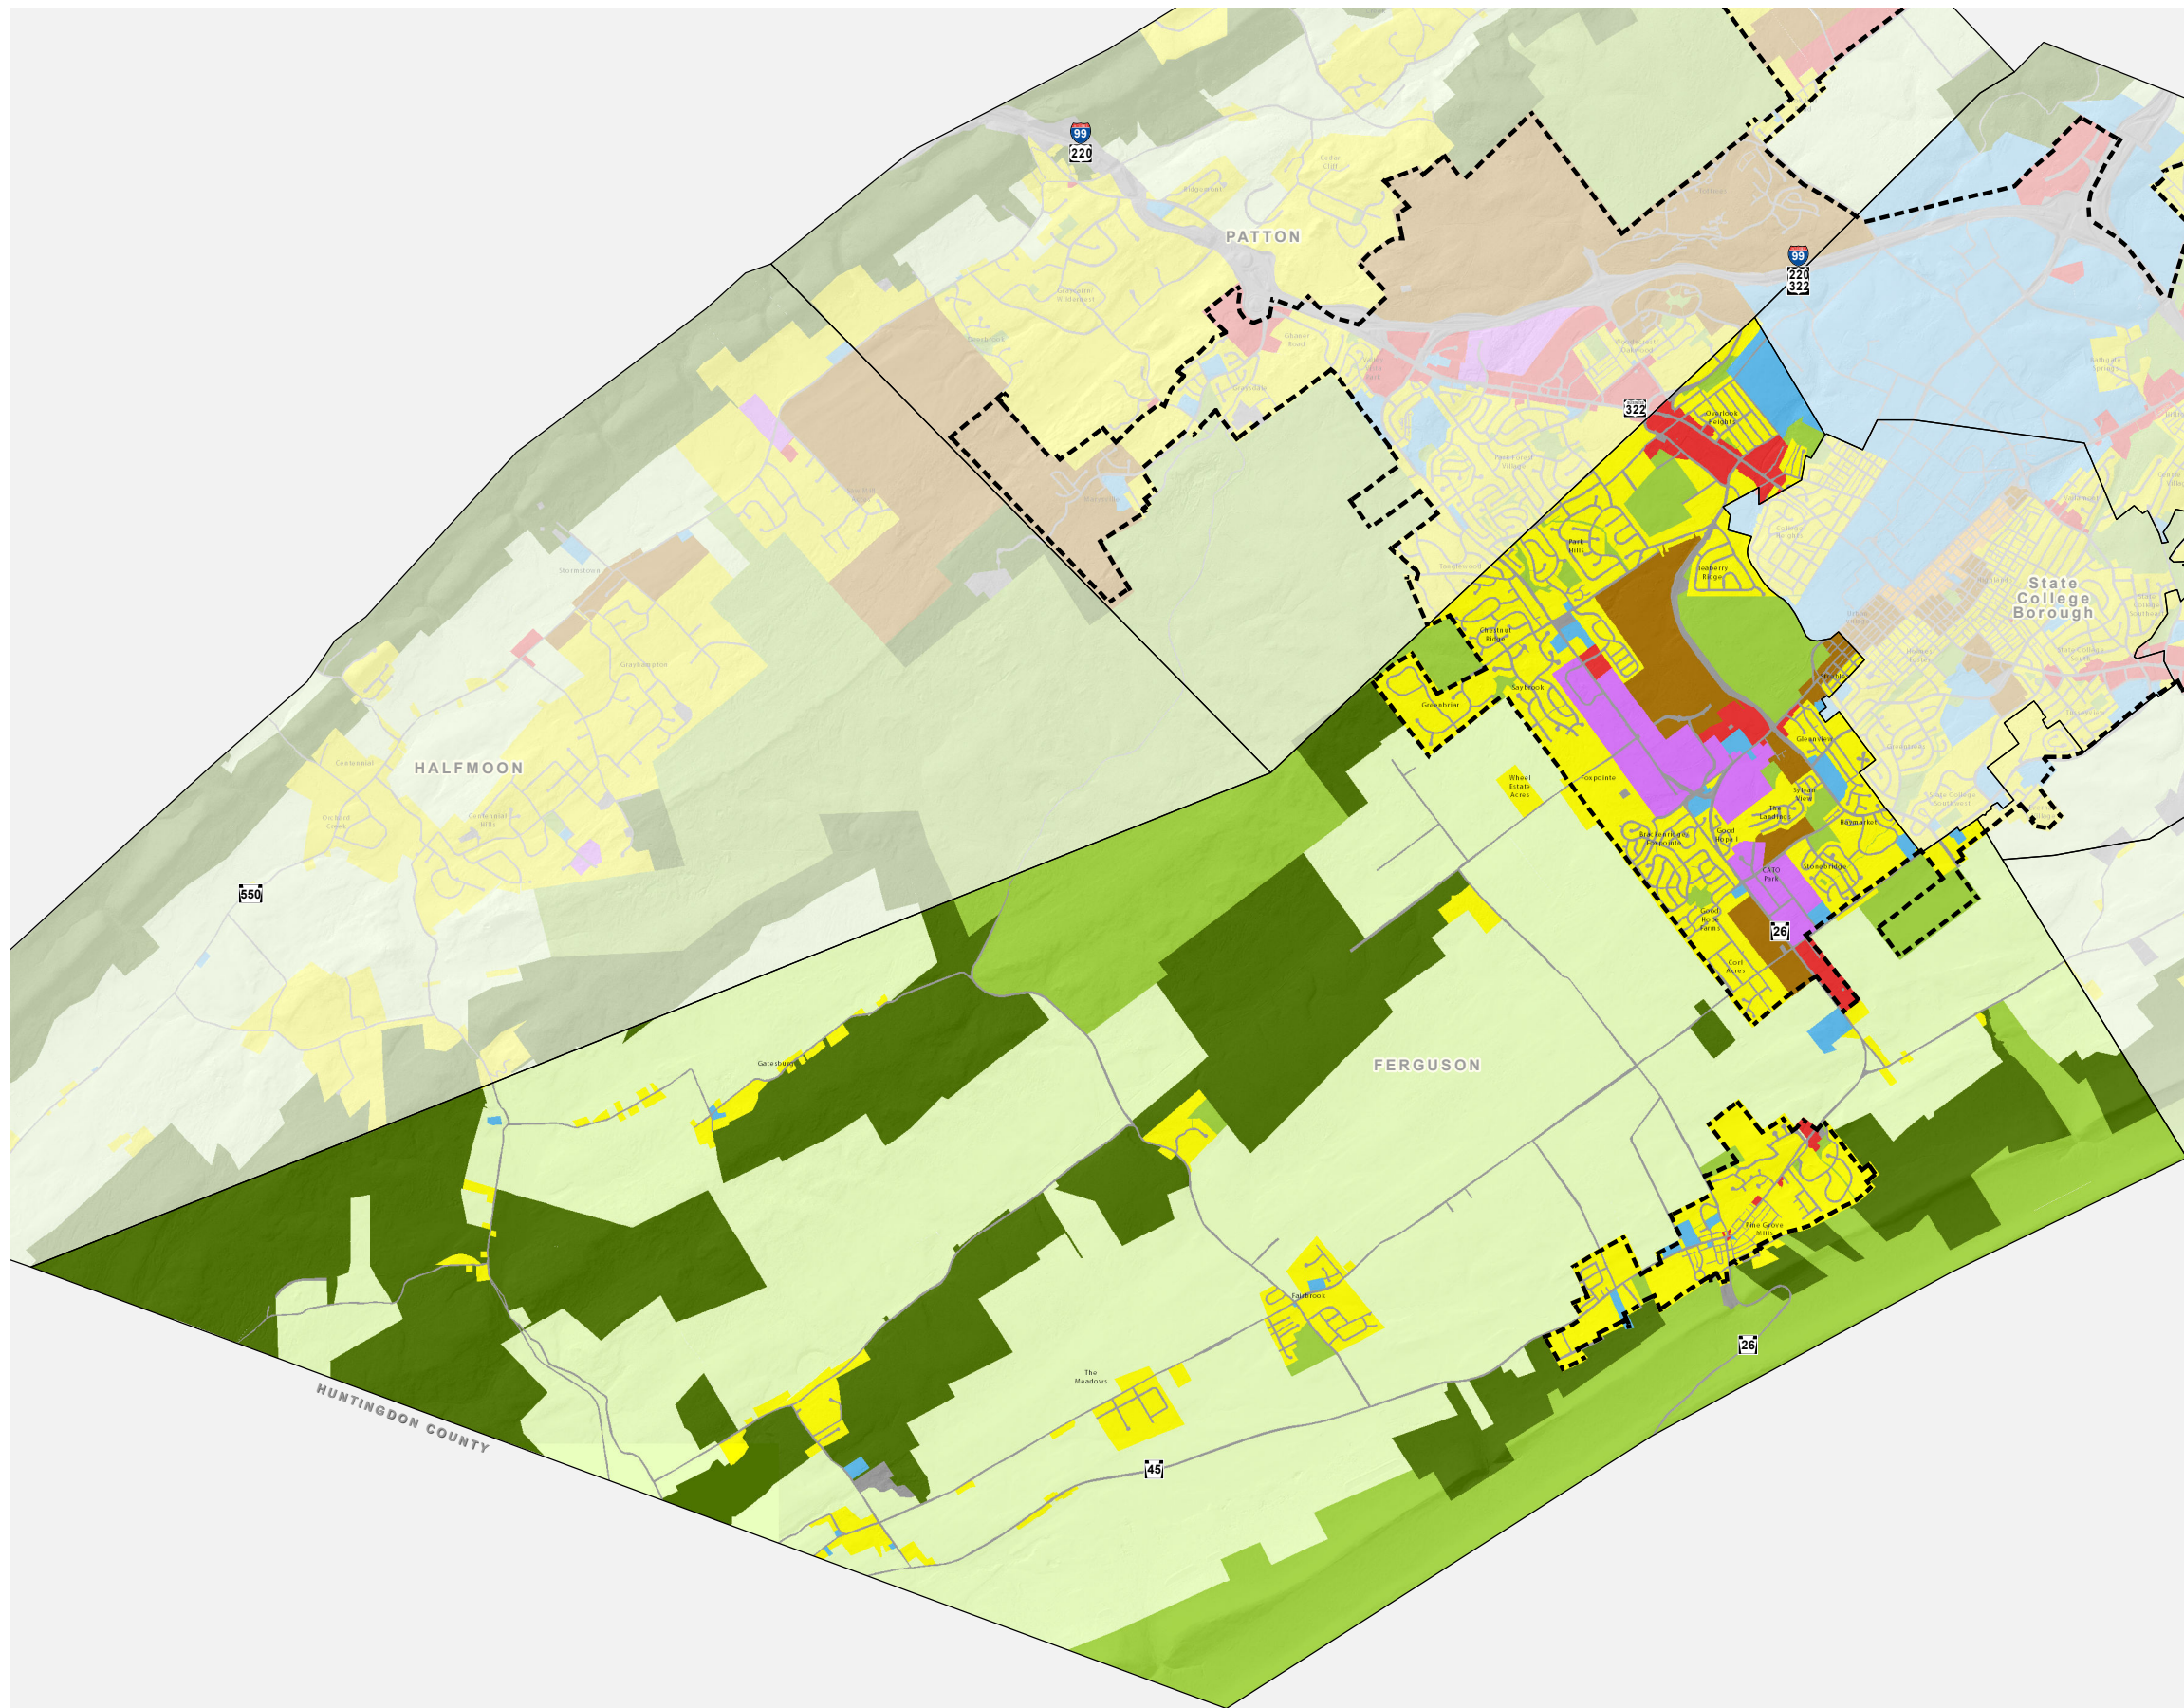

The Centre Region Comprehensive Plan

Future Land Use Ferguson Township

Future Land Use

-  Agriculture
-  Commercial/Office
-  Downtown District
-  Forest
-  Industrial/Office
-  Mixed Use
-  Parks/Recreation/Conservation
-  Public/Institutional
-  Residential
-  Transportation/Communication/Utilities

Regional Features

-  Regional Growth Boundary/ Sewer Service Area
-  Municipal Boundary

Projection: PA State Plane NAD 83, North Zone
Prepared by: Steven Arnold - Geospatial Technology Program
at Penn State for the Centre Regional Planning Agency
Date: 7/22/2013

Data Source: Centre County GIS, USGS, The Centre Regional
Planning Agency, Geospatial Technology Program at Penn State.