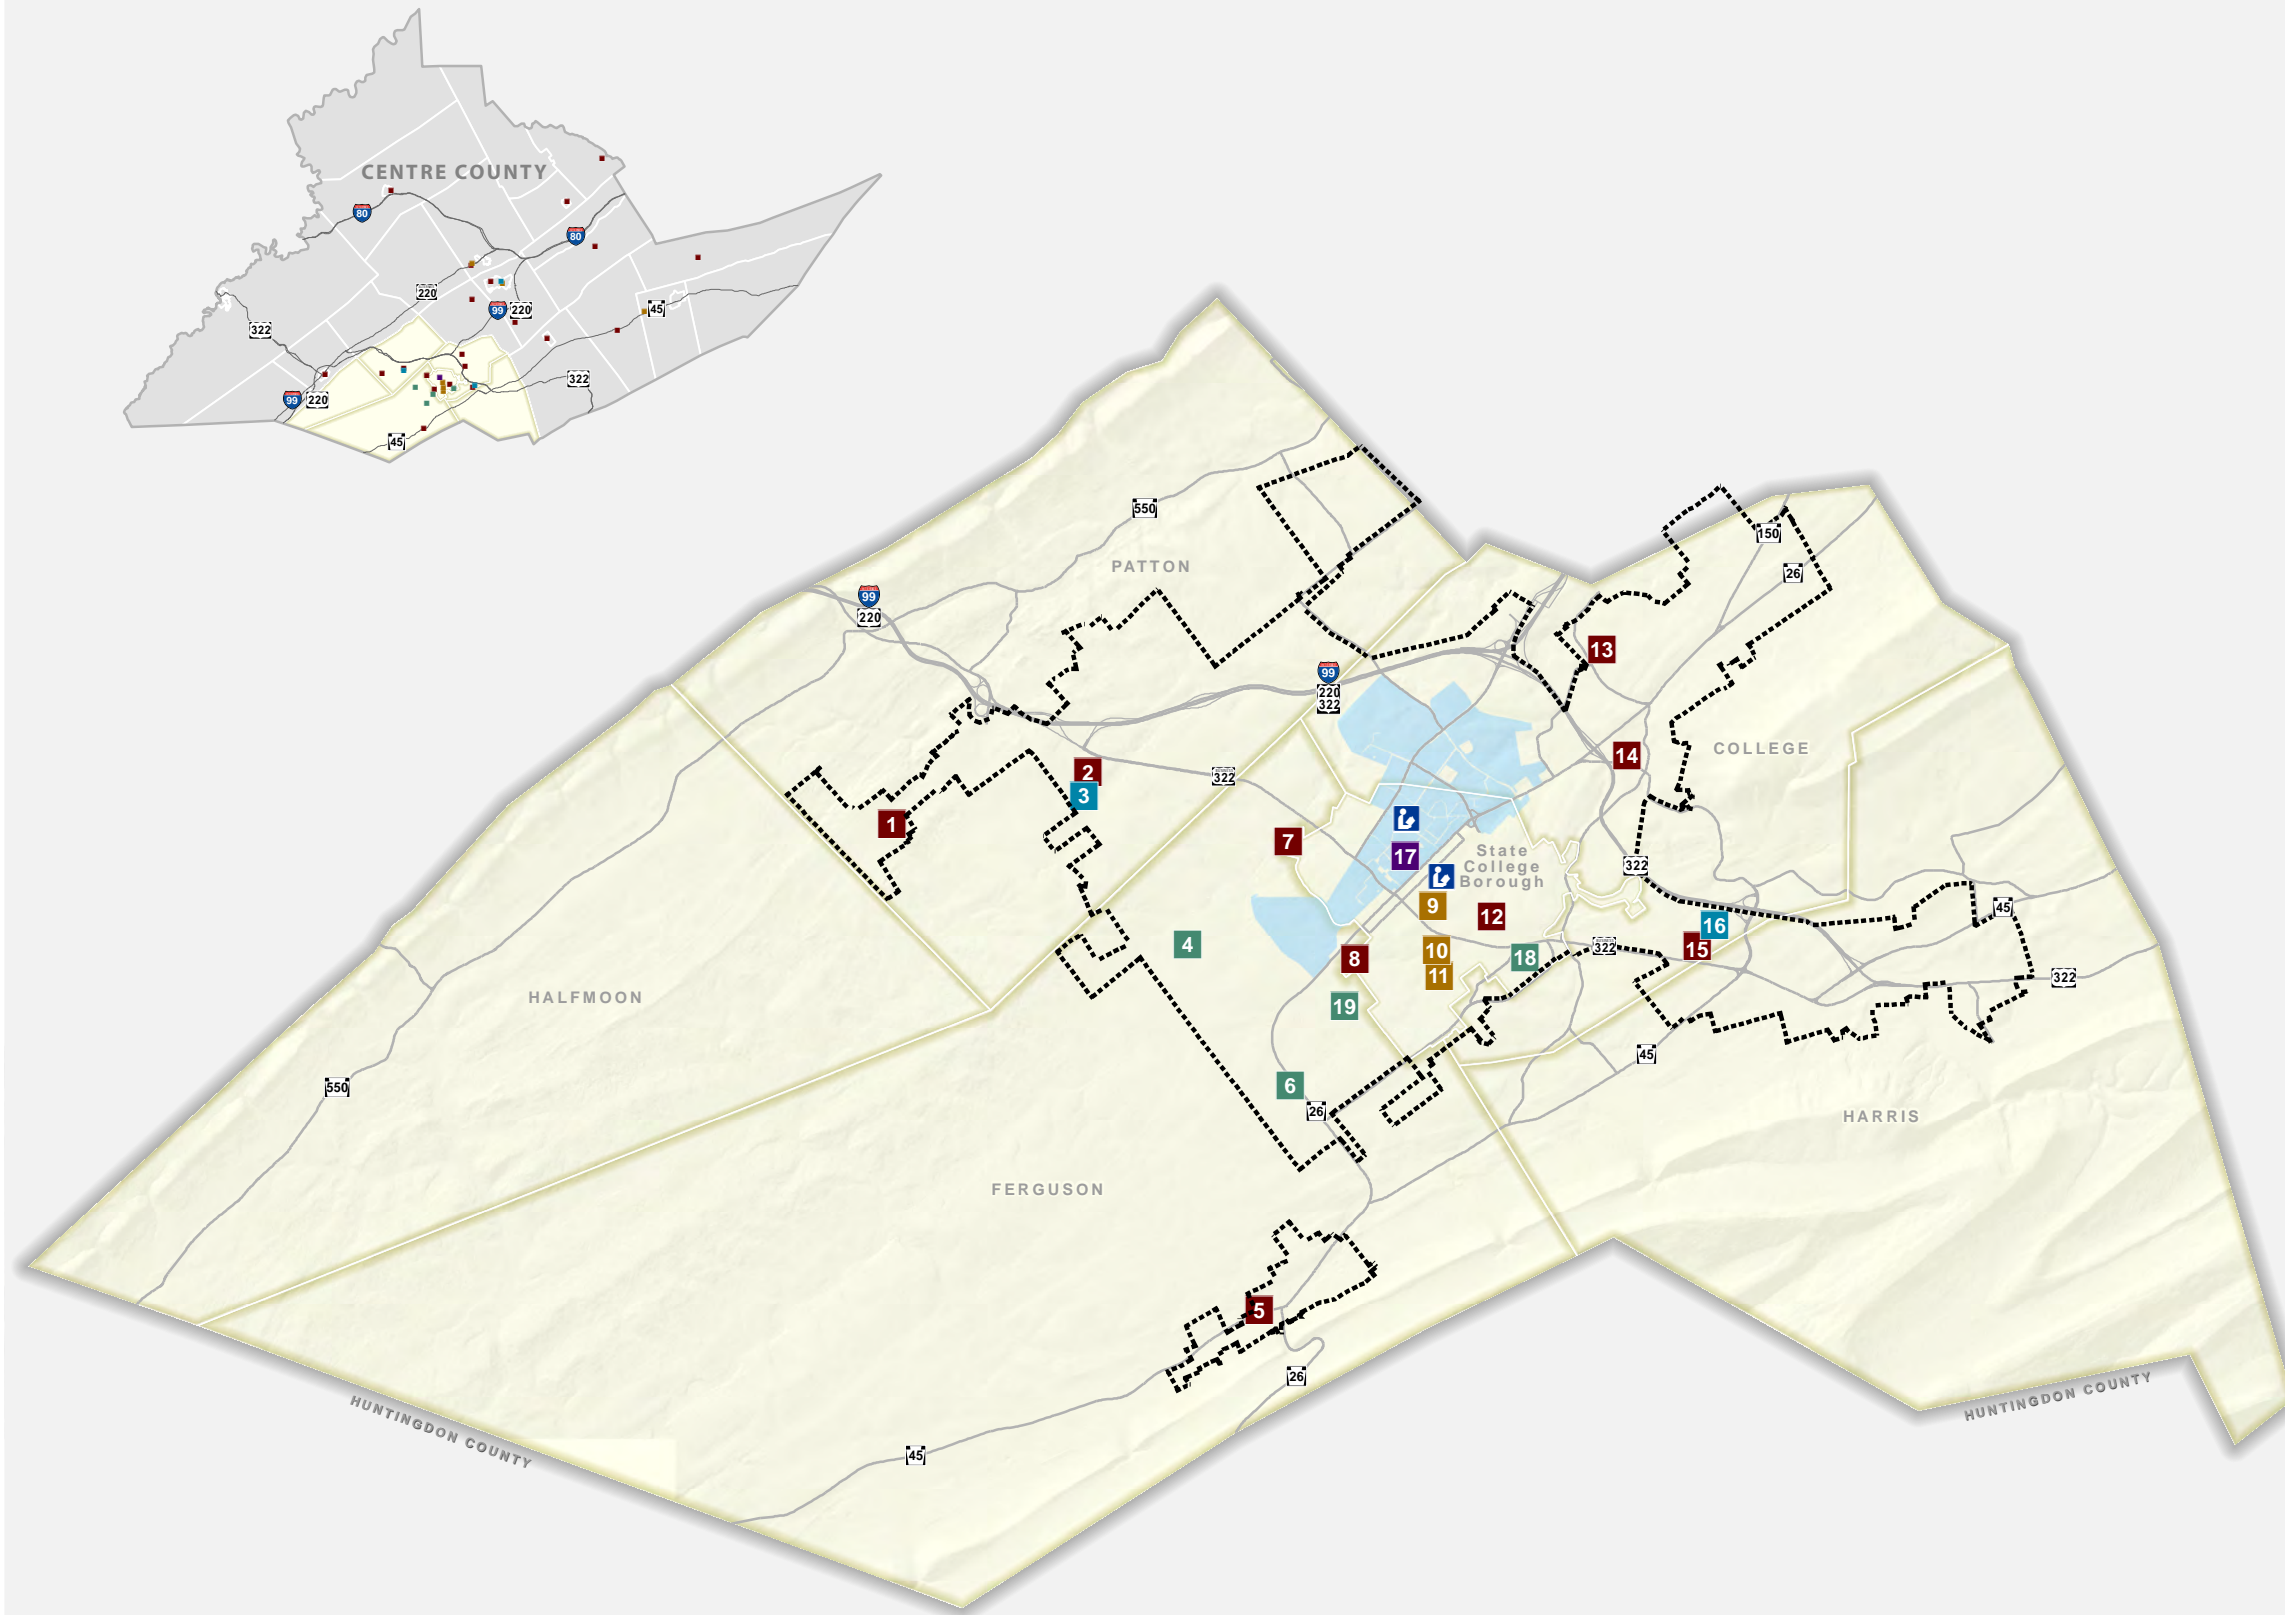

# The Centre Region Comprehensive Plan

## Educational Facilities

### Educational Facilities

- Primary/Elementary
- Intermediate/Middle
- Secondary/High
- Charter
- University
- University Park Campus

### Regional Features

- Regional Growth Boundary/ Sewer Service Area
- Municipal Boundary
- 📖 Library

1. Gray's Woods Elementary School
2. Park Forest Elementary School
3. Park Forest Middle School
4. Wonderland Charter School
5. Ferguson Township Elementary School
6. Center Learning Community Charter School
7. Radio Park Elementary School
8. Corl Street Elementary School
9. Fairmount Avenue Delta Program Facility
10. State College Area High School - North
11. State College Area High School - South
12. Easterly Parkway Elementary School
13. Houserville Elementary School
14. Lemont Elementary School
15. Mount Nittany Elementary School
16. Mount Nittany Middle School
17. Penn State University
18. Nittany Valley
19. Young Scholars of Central PA