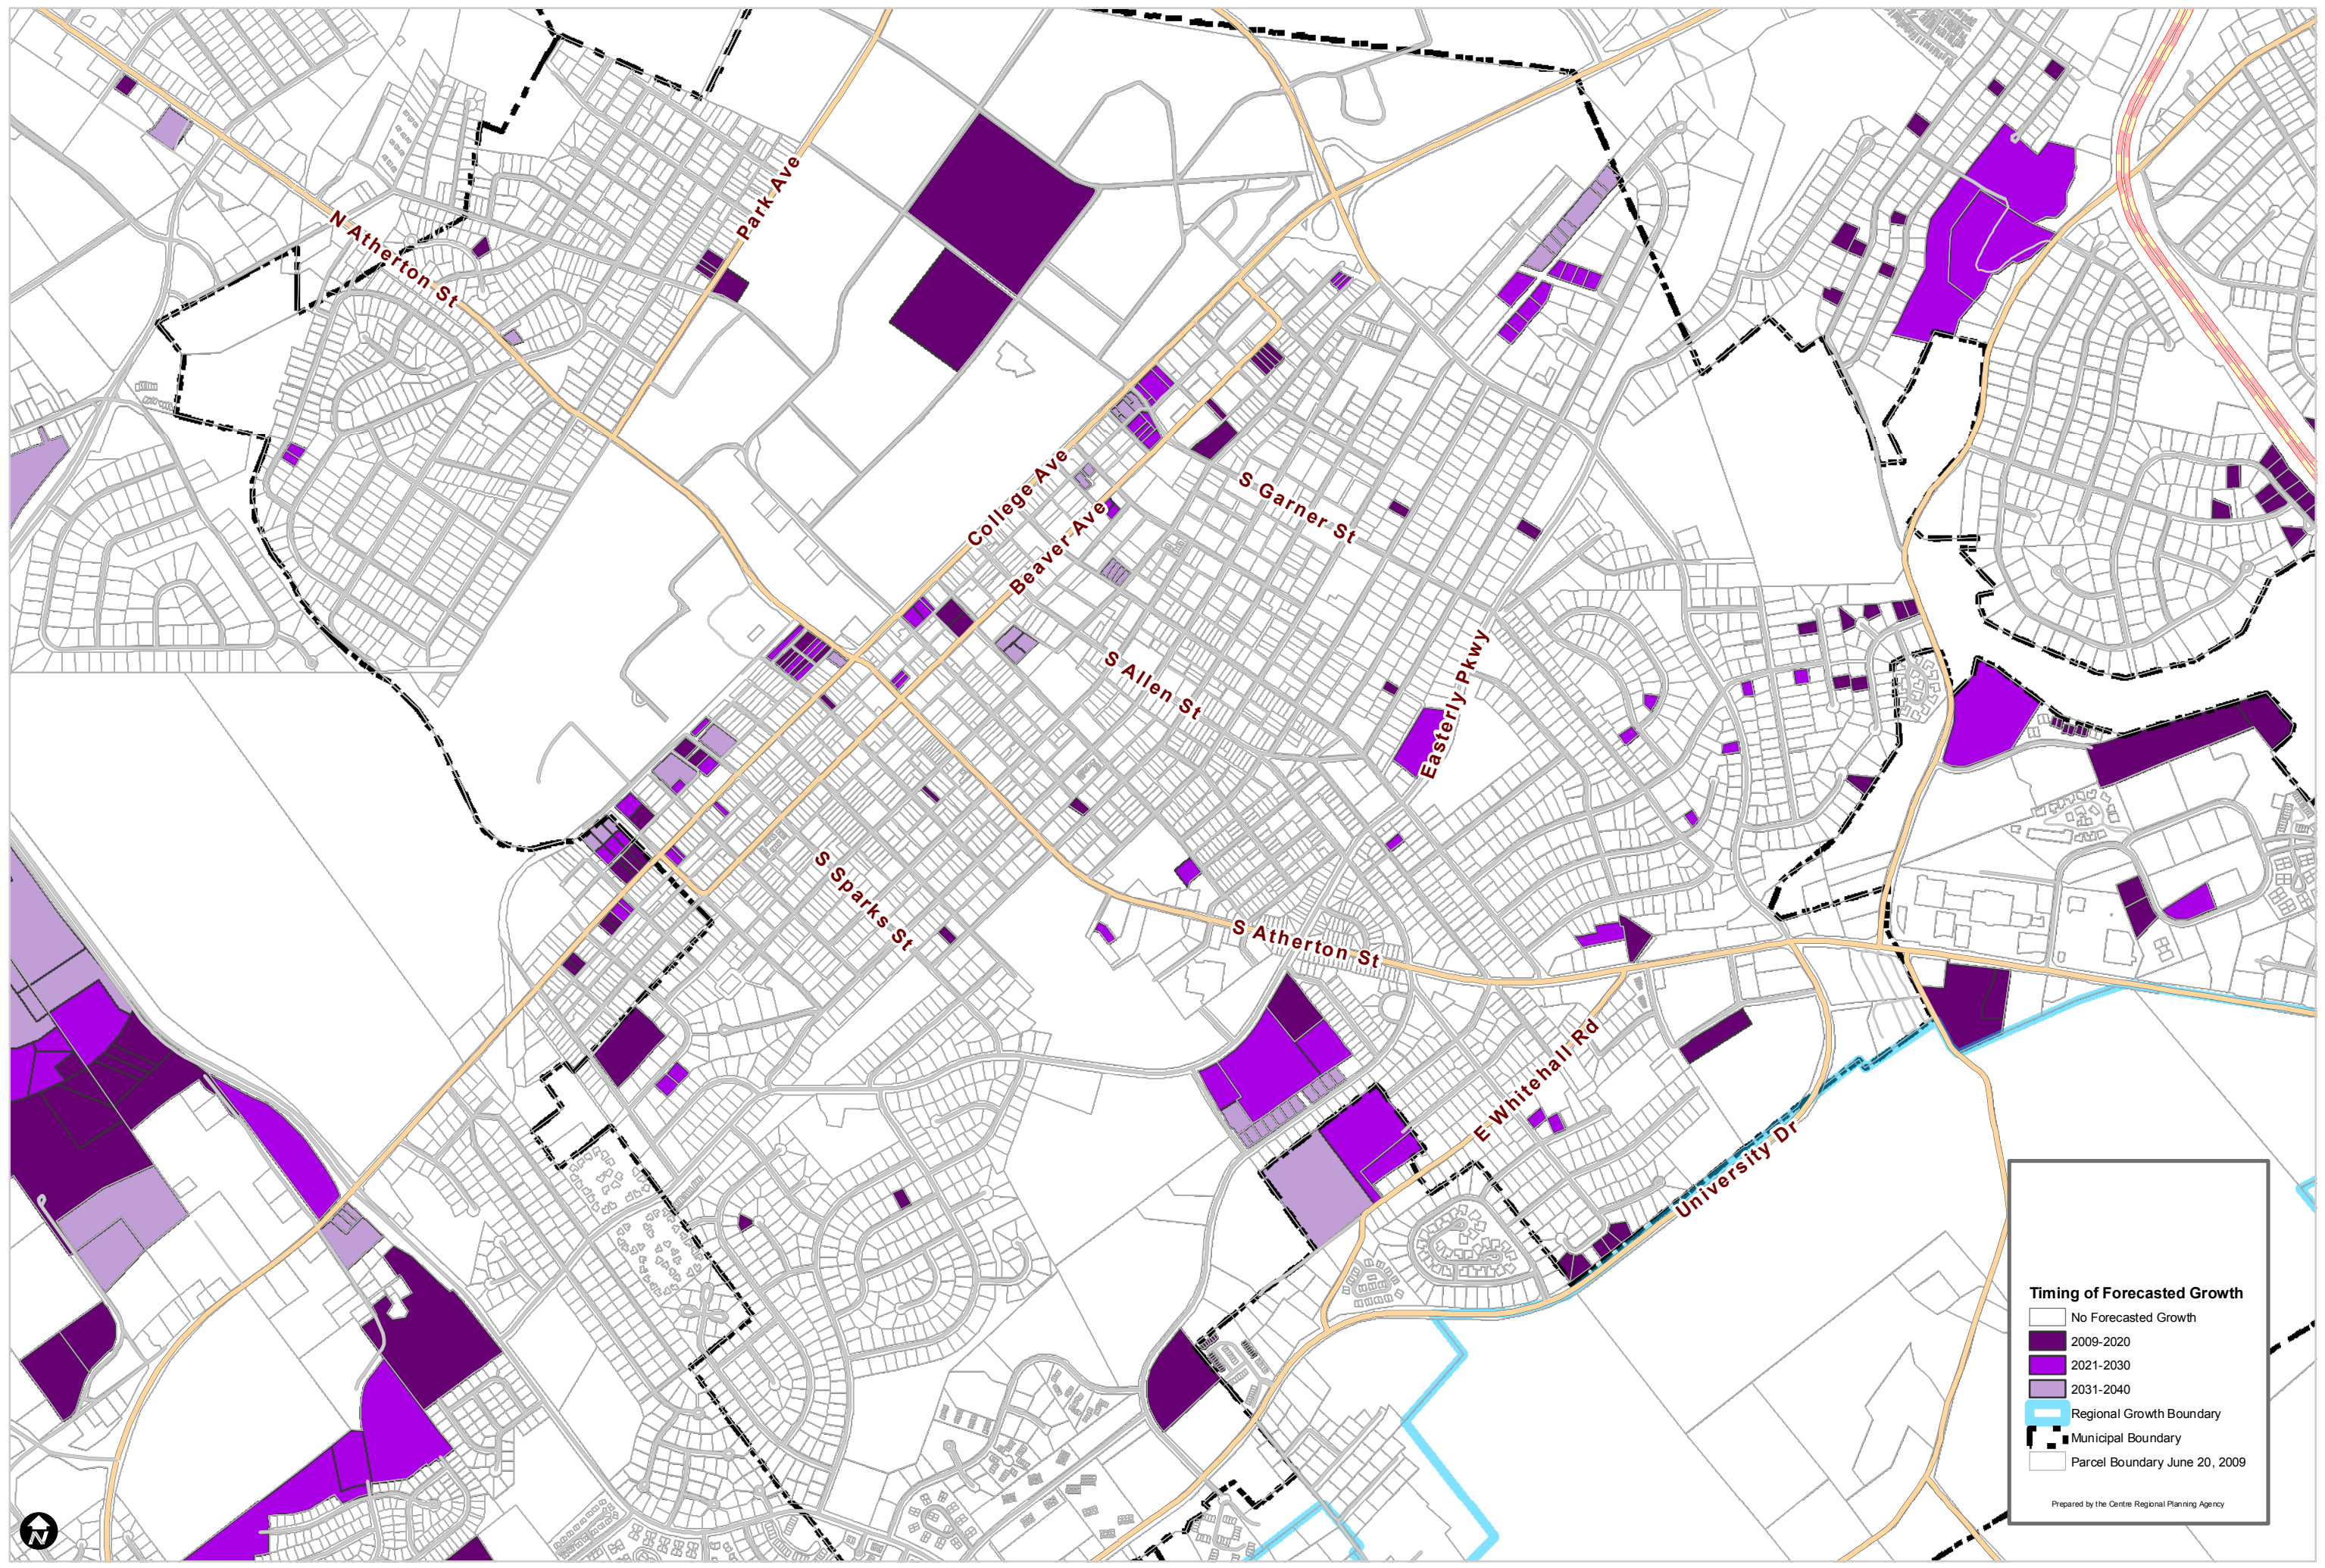

Growth Forecasting Project: 2009-2040

Timing of Forecasted Growth

- No Forecasted Growth
- 2009-2020
- 2021-2030
- 2031-2040
- Regional Growth Boundary
- Municipal Boundary
- Parcel Boundary June 20, 2009

Prepared by the Centre Regional Planning Agency