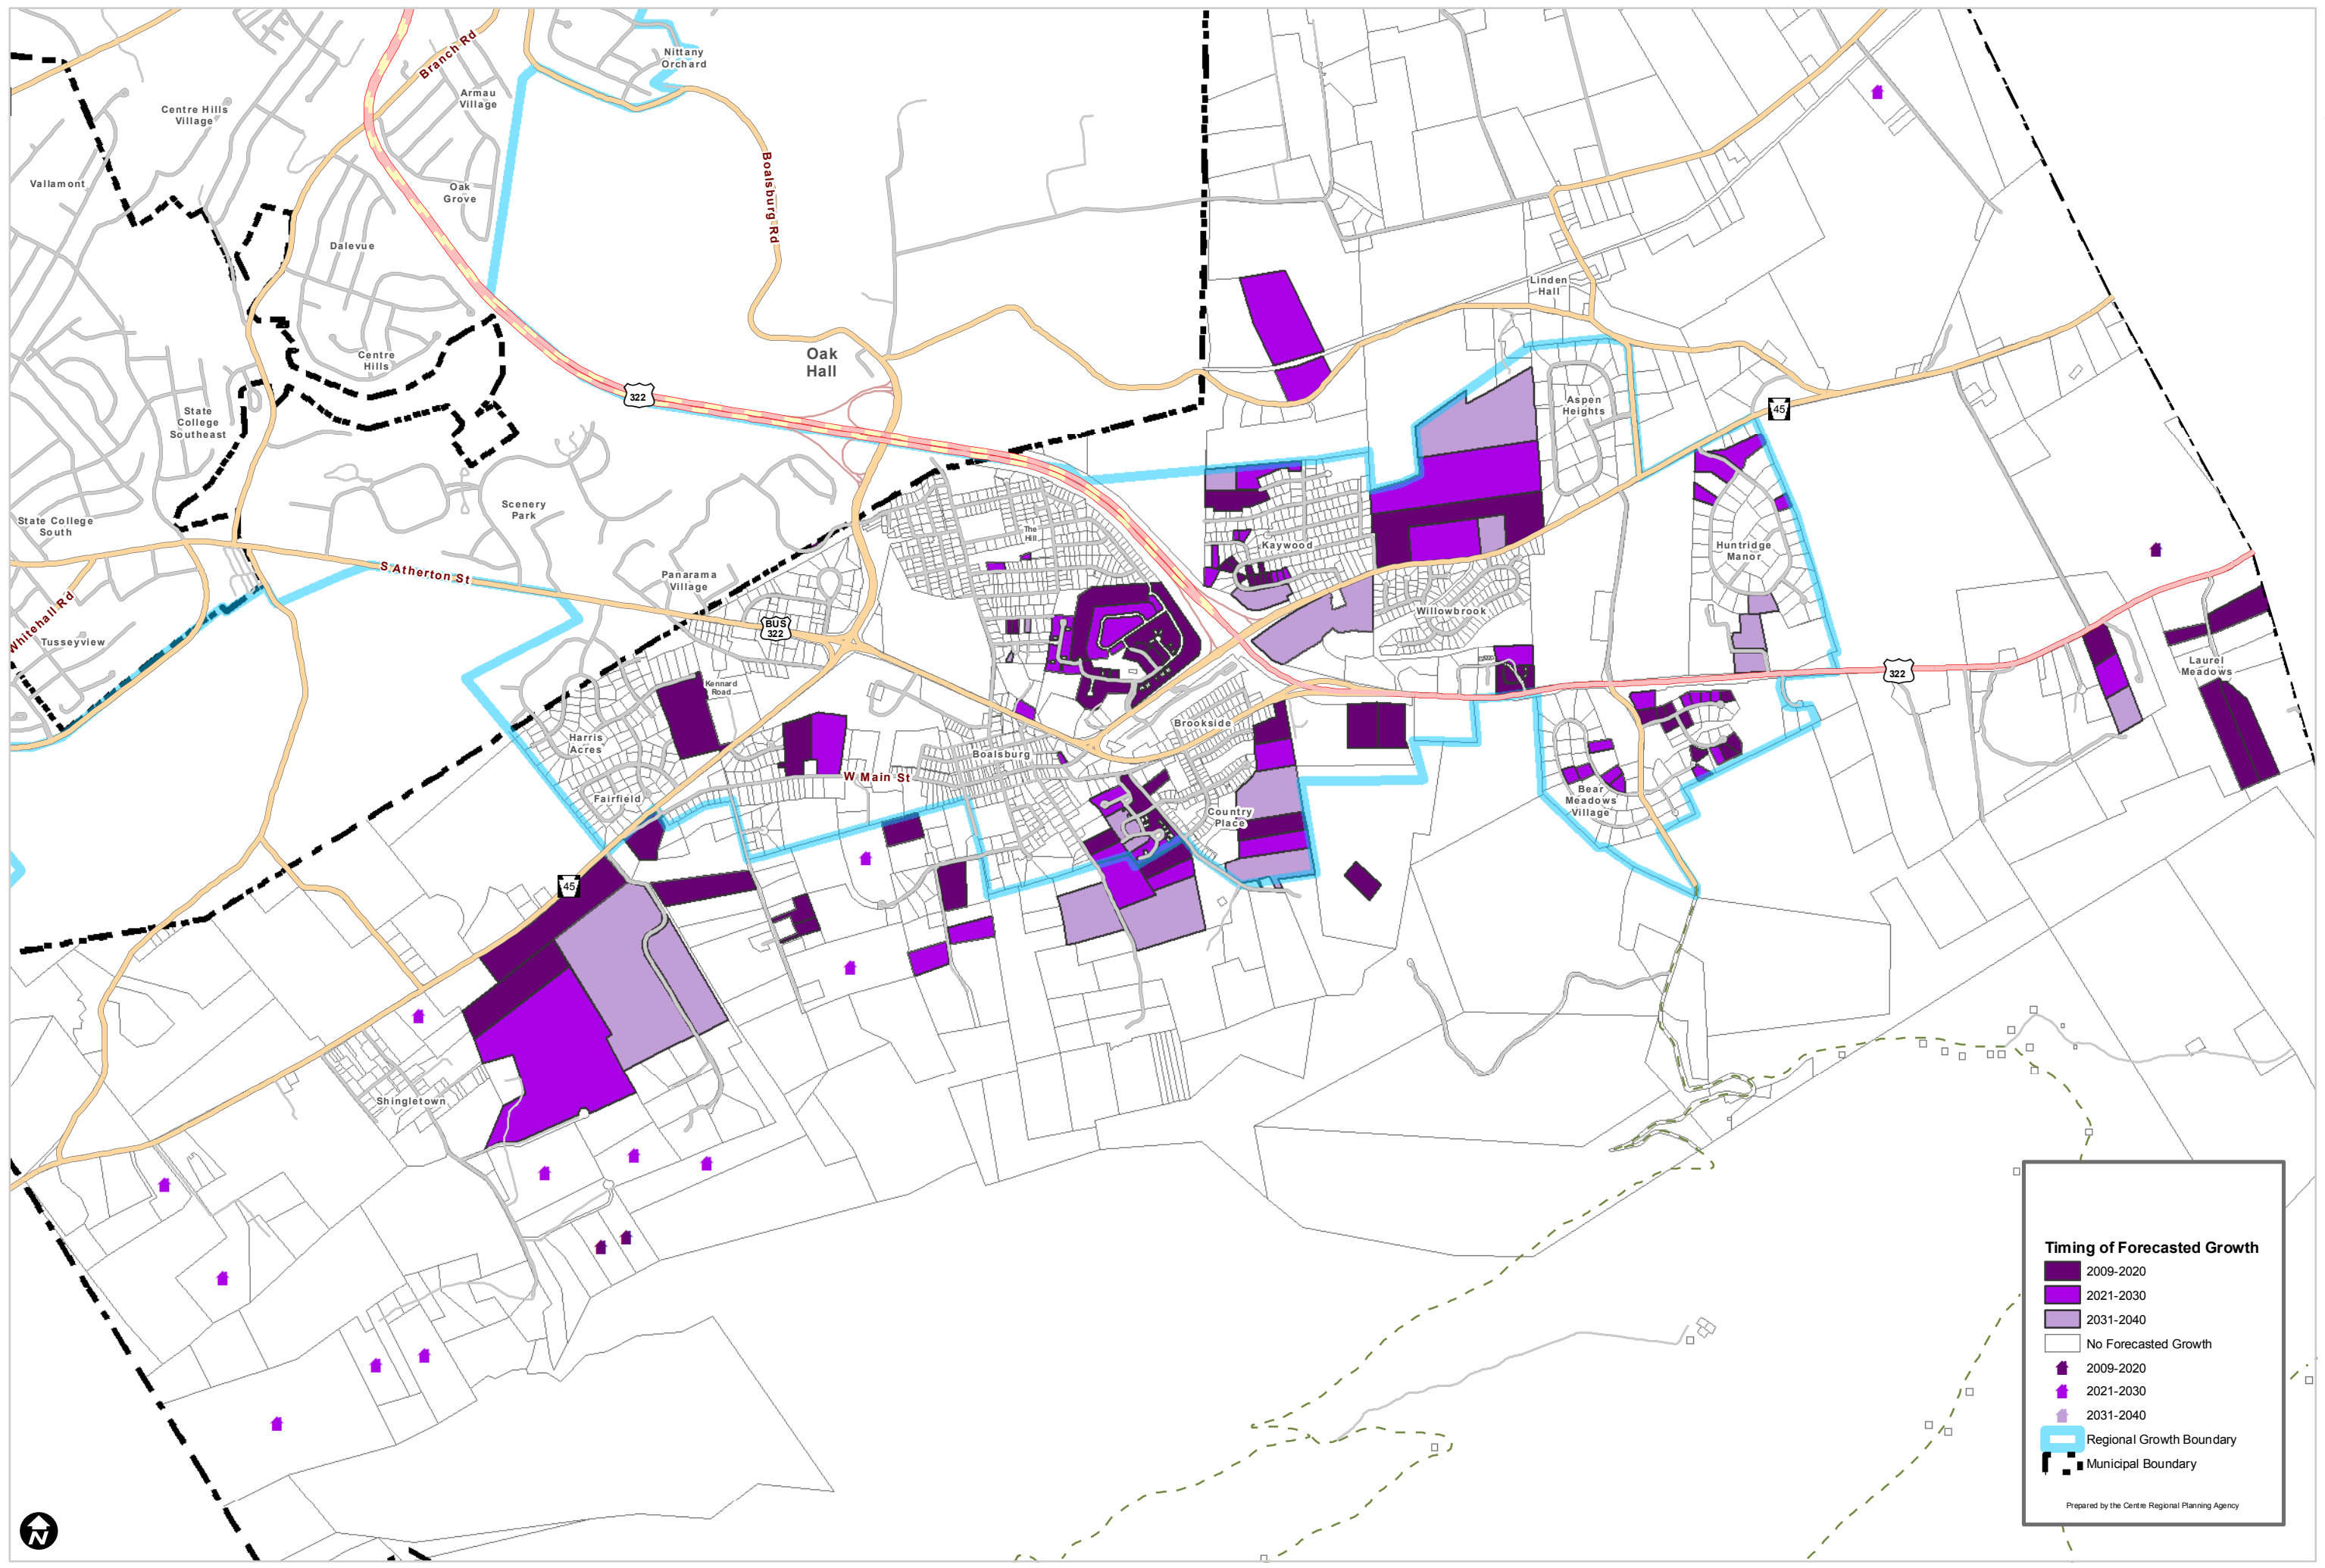

Growth Forecasting Project: 2009-2040

Harris Township

Revision 004 - December 18, 2009

Timing of Forecasted Growth

- 2009-2020
- 2021-2030
- 2031-2040
- No Forecasted Growth
- 2009-2020
- 2021-2030
- 2031-2040
- Regional Growth Boundary
- Municipal Boundary

Prepared by the Centre Regional Planning Agency