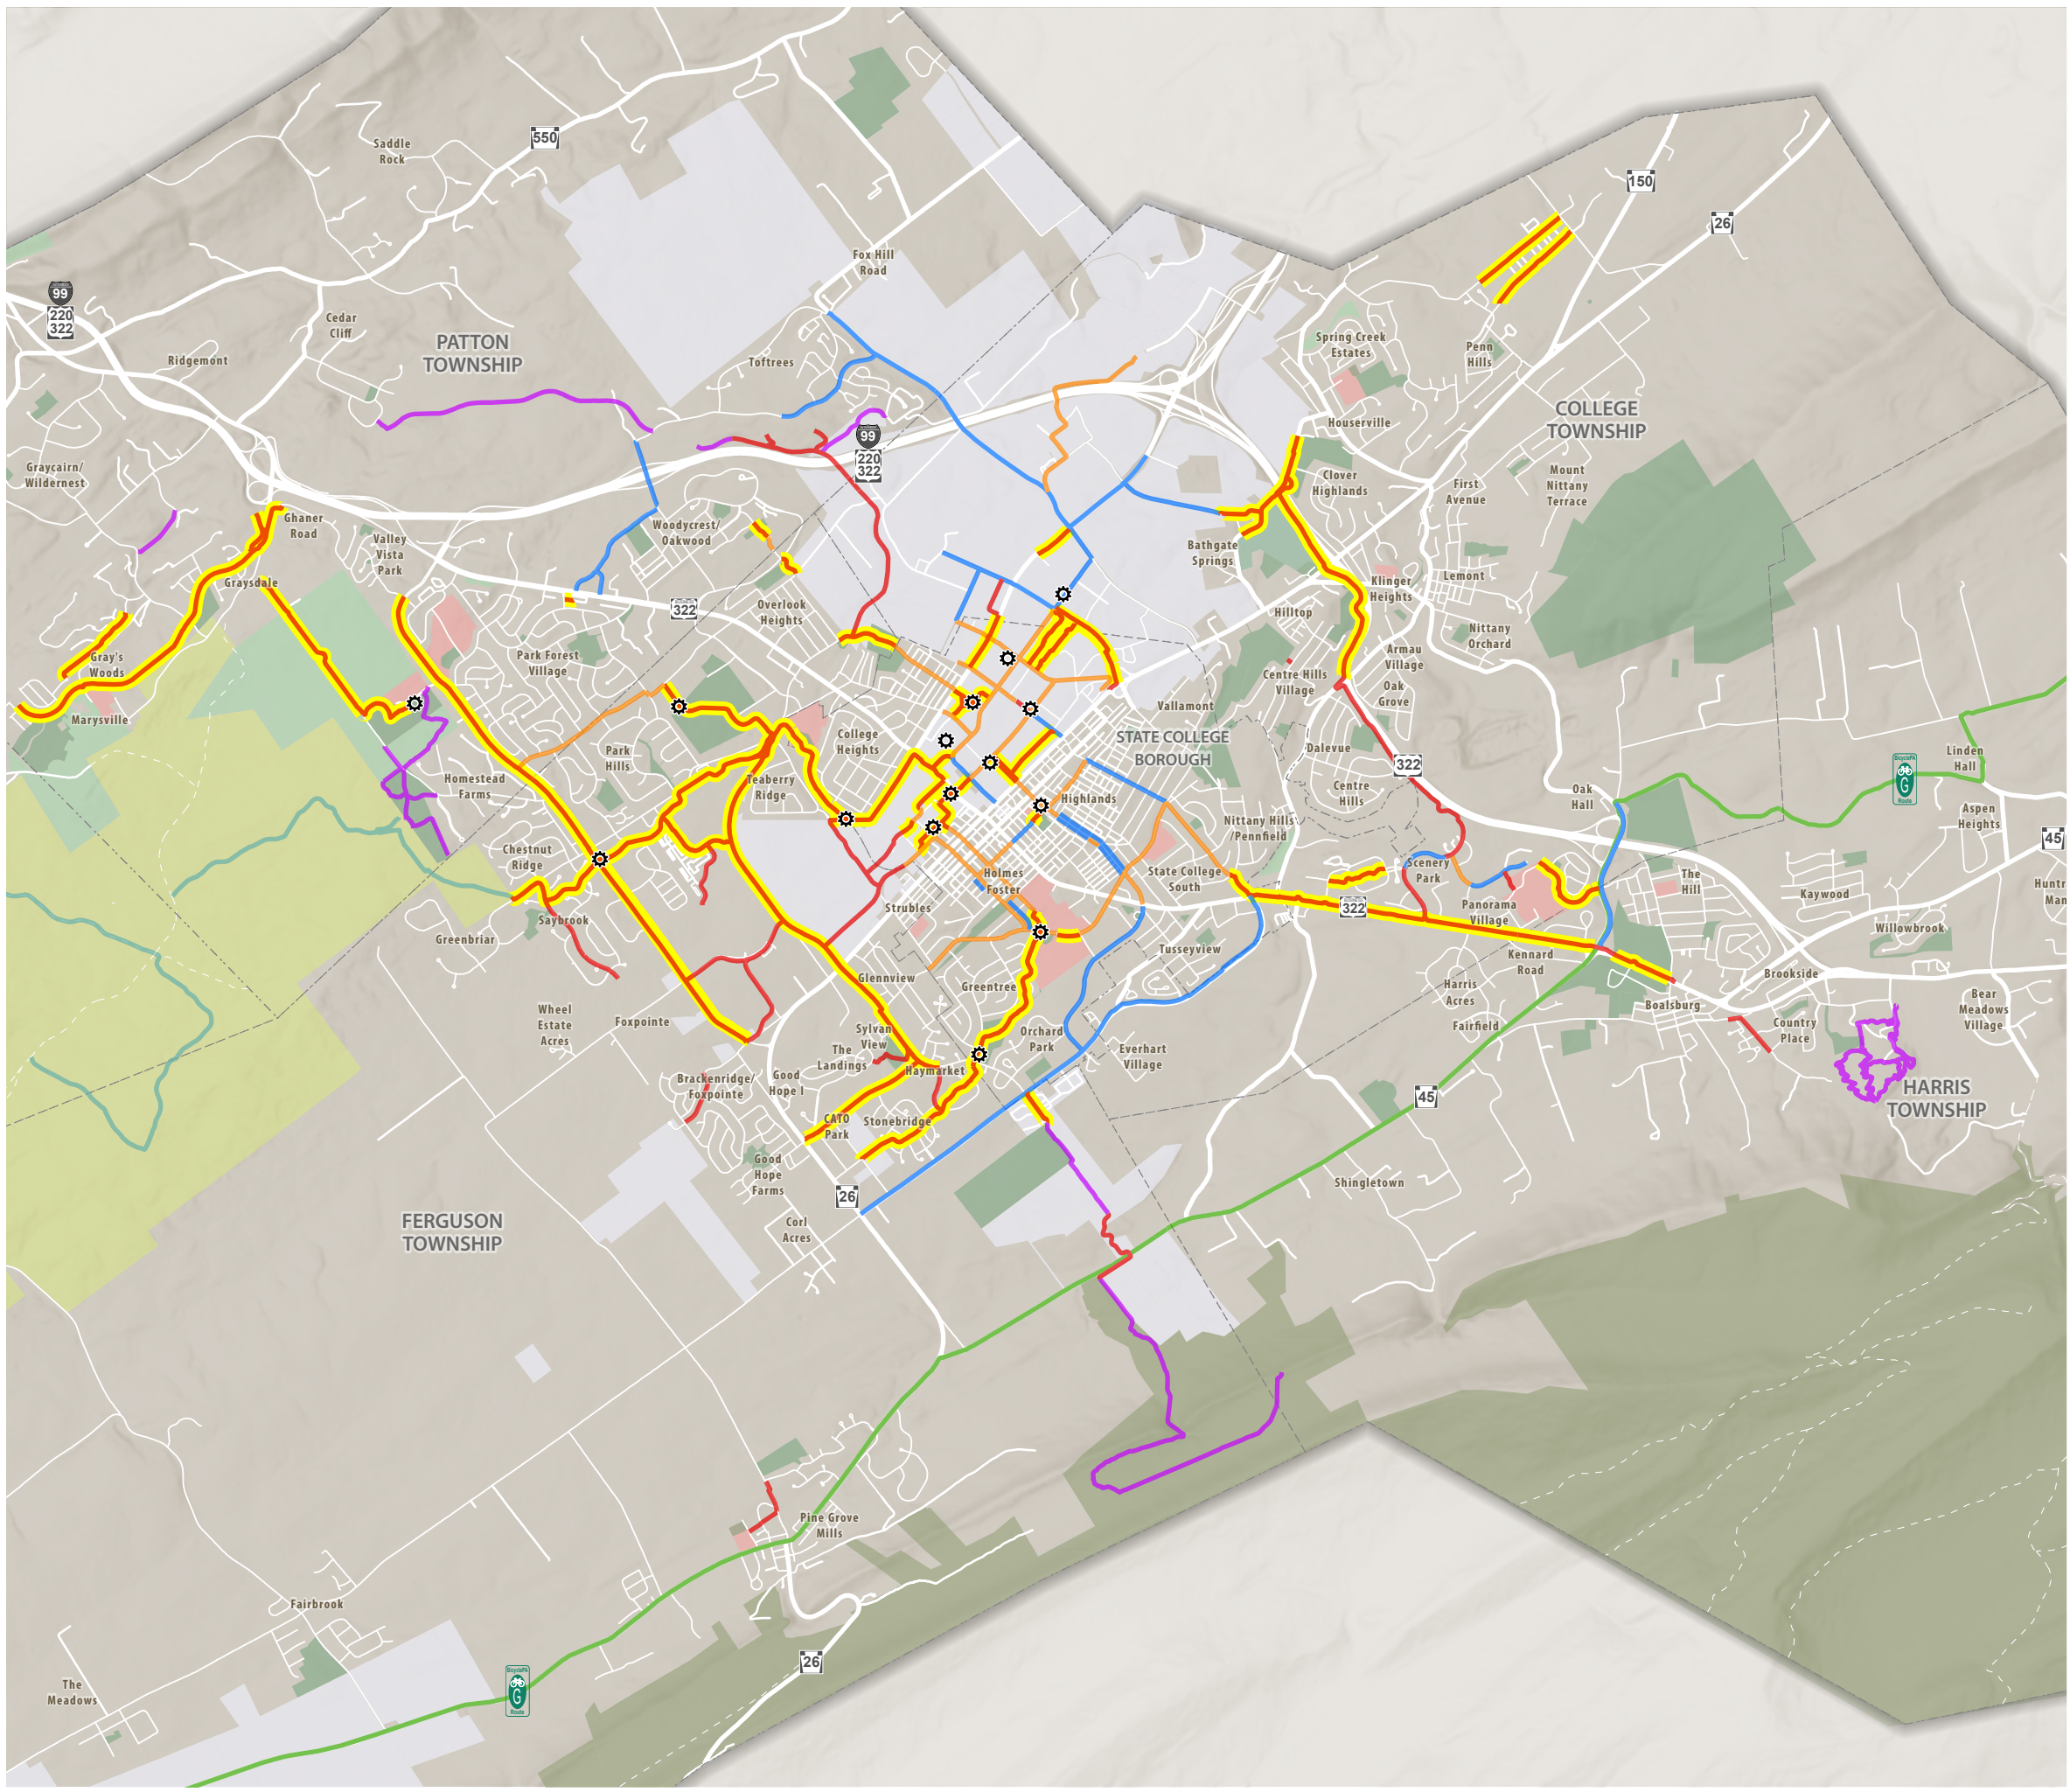

Winter Maintenance

Centre Region Shared Use Paths

- Bike Repair Stations
- Shared Use Path
- Bike Lane
- Bike Route
- Single Track
- State Game Lands Trail
- BicyclePA Route G
- Shared Use Path Snow Removal
- Centre Region Parks
- Municipal Open Space
- State Game Lands
- State Forest Lands
- School District Property
- Penn State Lands

Facilities are designated based on design guidelines at the time of construction.

Updated: 2/25/2022

For more information on all things biking in the Centre Region, visit:
www.crcog.net/bike

CRPA
 Centre Regional Planning Agency
 2643 Gateway Drive
 State College, PA 16801
 814-231-3050